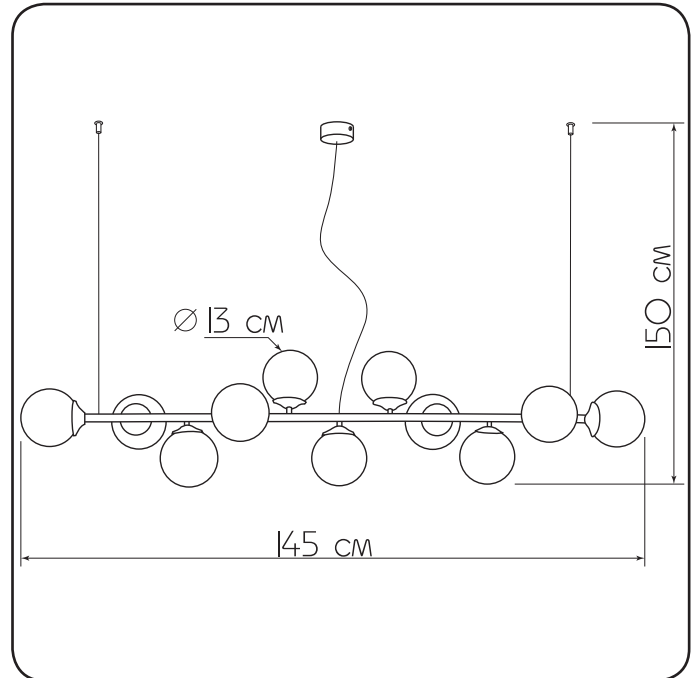

Suspension lamp

Imperium Light

FROST

I40III46.05.01

Height:	150 cm
Length:	145 cm
Diameter of lamshade:	13 cm
Lampholder / Socket:	E14
Number of light sources:	12
Max. wattage:	40 W
Voltage:	230 V
Material:	metal/ glass
Color:	black/ white
Lamp included:	no
Protection class:	IP20