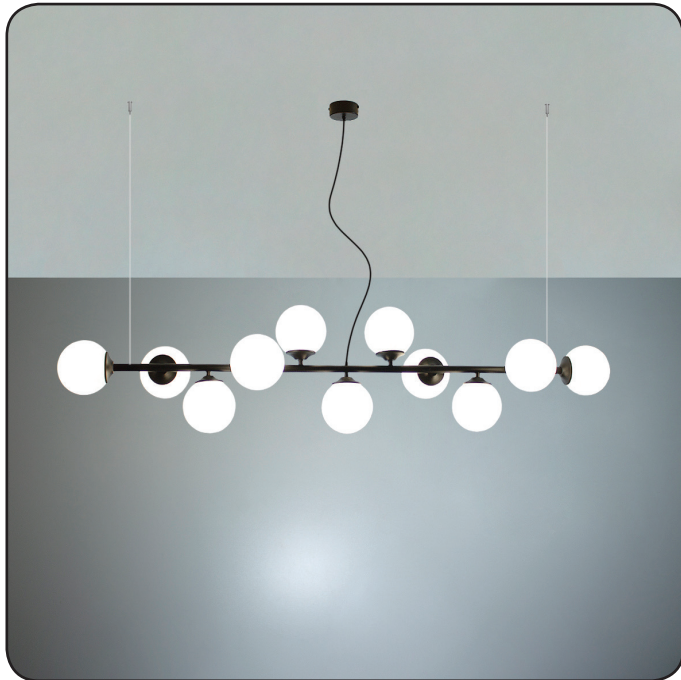

Suspension lamp

Imperium Light

FROST

I40III46.05.01

Height:	150 cm
Length:	145 cm
Diameter of lamshade:	13 cm
Lampholder / Socket:	E14
Number of light sources:	12
Max. wattage:	40 W
Voltage:	230 V
Material:	metal/ glass
Color:	black/ white
Lamp included:	no
Protection class:	IP20