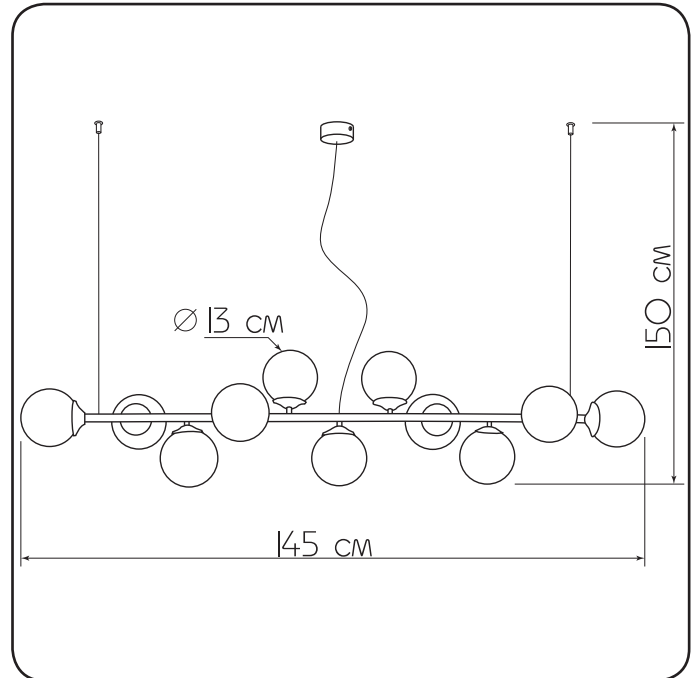

Suspension lamp

Imperium Light

FROST

14011146.05.23

Height:	150 cm
Length:	145 cm
Diameter of lamshade:	13 cm
Lampholder / Socket:	E14
Number of light sources:	12
Max. wattage:	40 W
Voltage:	230 V
Material:	metal/ glass
Color:	black/ brown
Lamp included:	no
Protection class:	IP20