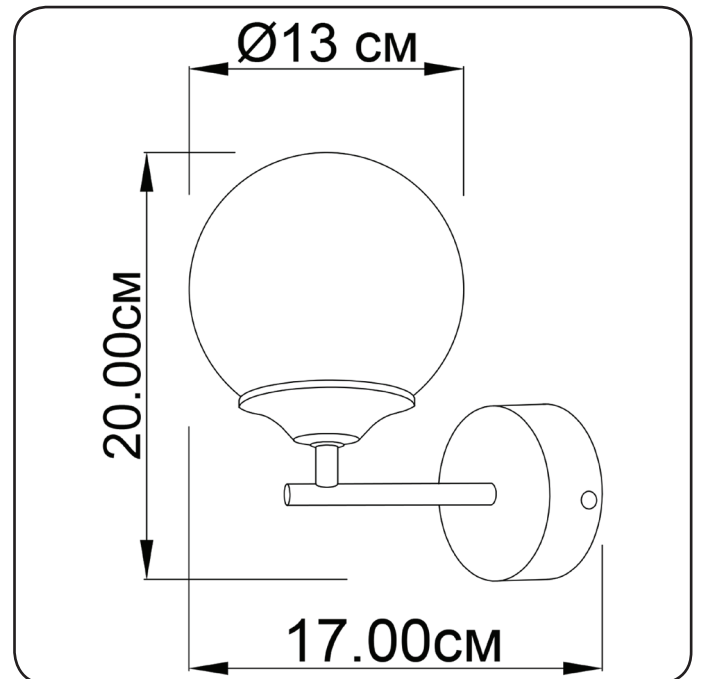

Wall lamp

Imperium Light

Frost

140120.01.01

Height:	20 cm
Diameter of lampshade:	13 cm
Spacing from wall:	17 cm
Lampholder / Socket:	E14
Number of light sources:	1
Max. wattage:	40 W
Voltage:	230 V
Material:	metal/ glass
Color:	white
Lamp included:	no
Protection class:	IP20