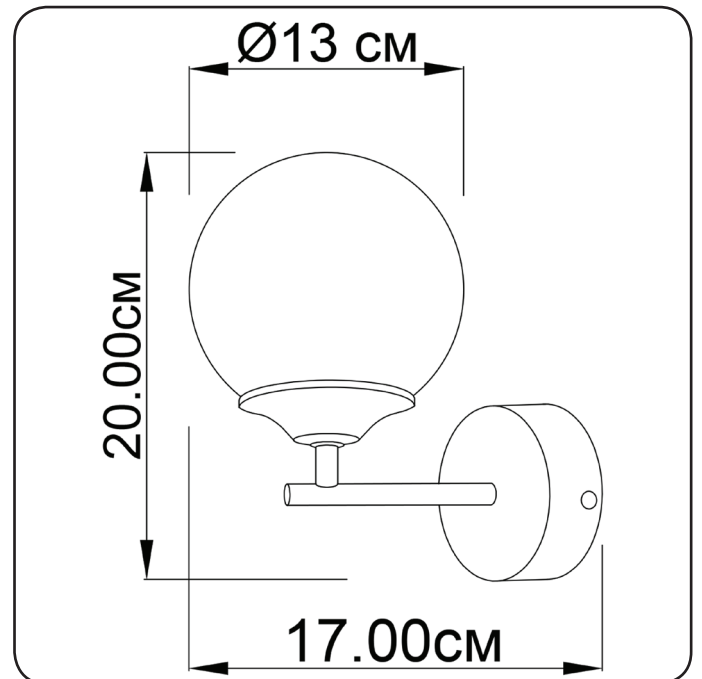

Wall lamp

Imperium Light

Frost

140120.01.23

Height:	20 cm
Diameter of lampshade:	13 cm
Spacing from wall:	17 cm
Lampholder / Socket:	E14
Number of light sources:	1
Max. wattage:	40 W
Voltage:	230 V
Material:	metal/ glass
Color:	white/ brown
Lamp included:	no
Protection class:	IP20