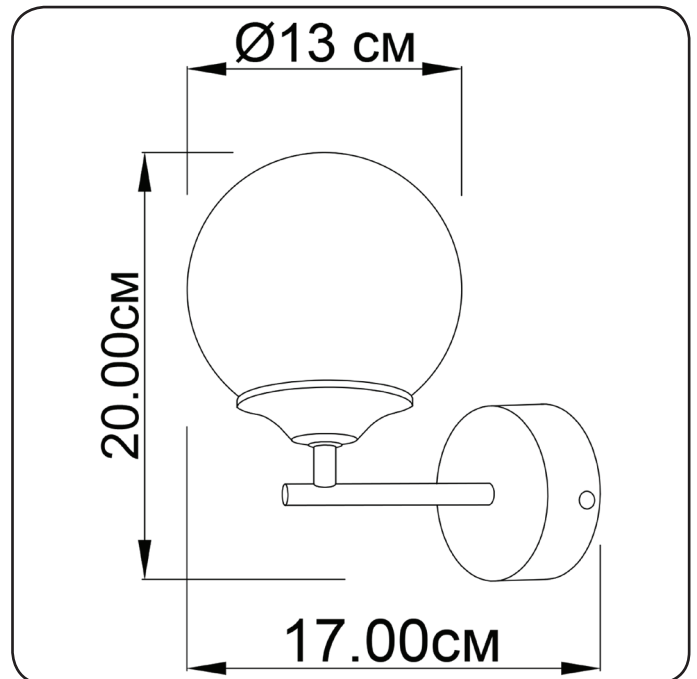

Wall lamp

Imperium Light

Frost

140120.05.00

Height:	20 cm
Diameter of lampshade:	13 cm
Spacing from wall:	17 cm
Lampholder / Socket:	E14
Number of light sources:	1
Max. wattage:	40 W
Voltage:	230 V
Material:	metal/ glass
Color:	black/ transparent
Lamp included:	no
Protection class:	IP20