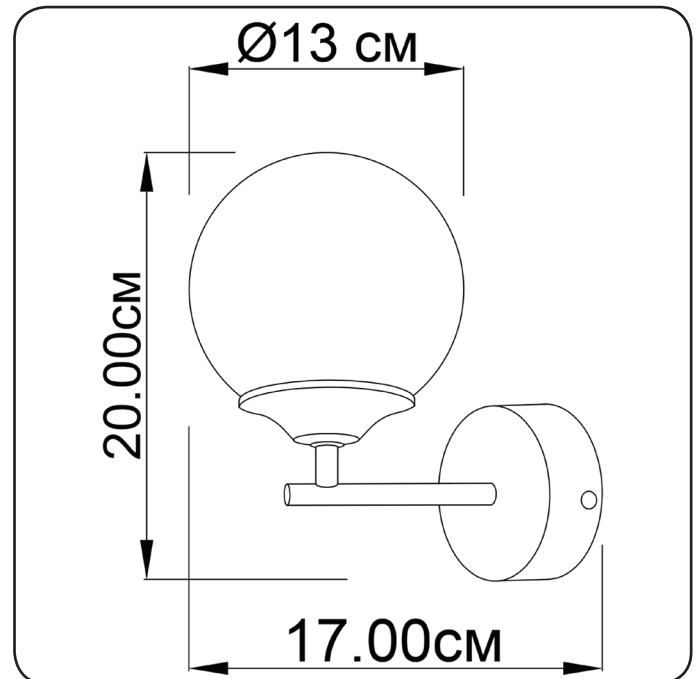

Wall lamp

Imperium Light

Frost

140120.05.23

Height:	20 cm
Diameter of lampshade:	13 cm
Spacing from wall:	17 cm
Lampholder / Socket:	E14
Number of light sources:	1
Max. wattage:	40 W
Voltage:	230 V
Material:	metal/ glass
Color:	black/ brown
Lamp included:	no
Protection class:	IP20