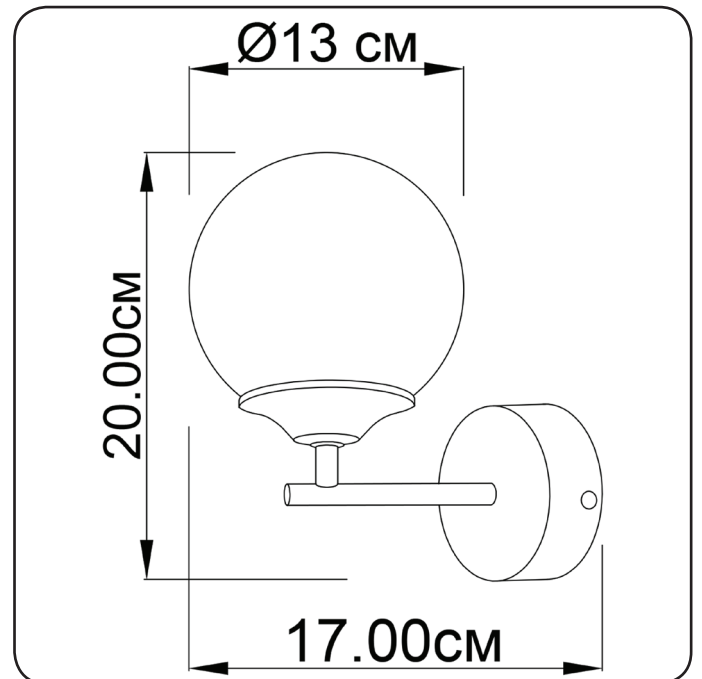

Wall lamp

Imperium Light

Frost

140120.12.00

Height:	20 cm
Diameter of lampshade:	13 cm
Spacing from wall:	17 cm
Lampholder / Socket:	E14
Number of light sources:	1
Max. wattage:	40 W
Voltage:	230 V
Material:	metal/ glass
Color:	gold/ transparent
Lamp included:	no
Protection class:	IP20