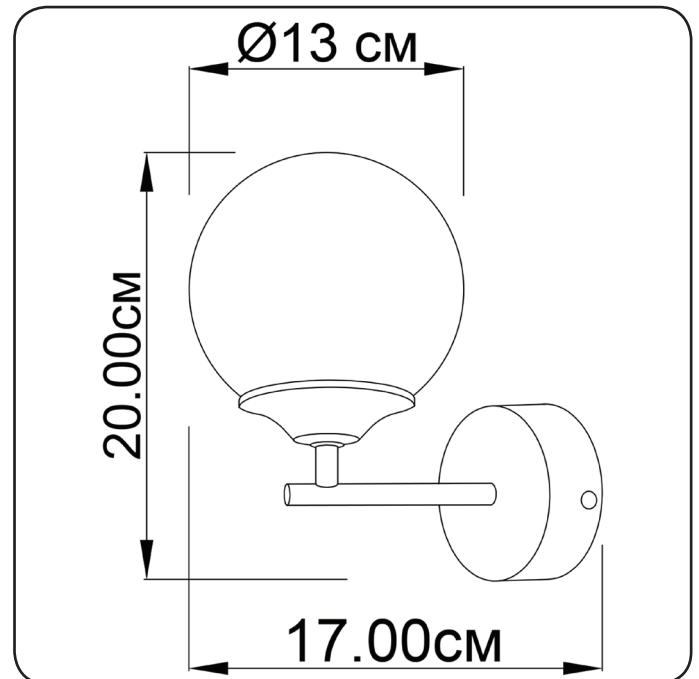

Wall lamp

Imperium Light

Frost

140120.12.23

Height:	20 cm
Diameter of lampshade:	13 cm
Spacing from wall:	17 cm
Lampholder / Socket:	E14
Number of light sources:	1
Max. wattage:	40 W
Voltage:	230 V
Material:	metal/ glass
Color:	gold/ brown
Lamp included:	no
Protection class:	IP20