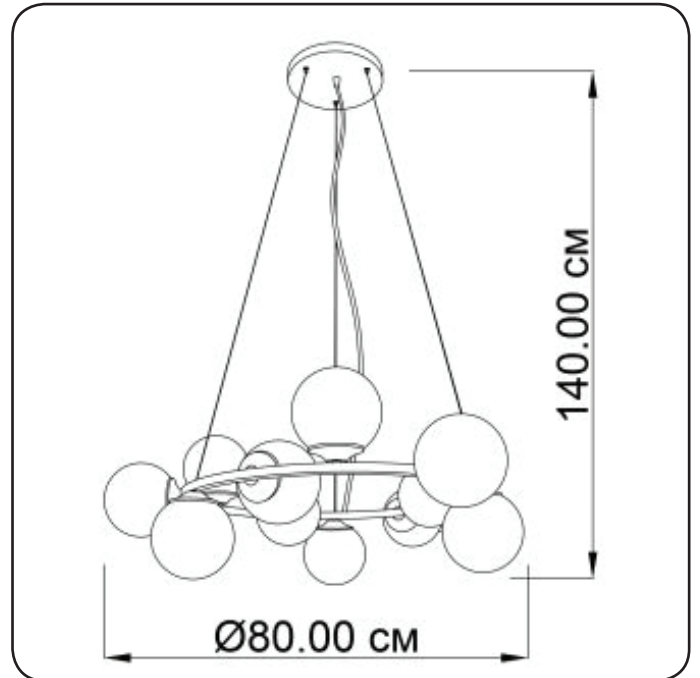

Suspension lamp

Imperium Light

FROST

1401280.01.00

Height:	140 cm
Diameter:	80
Diameter of lamshade:	13 cm
Lampholder / Socket:	E14
Number of light sources:	12
Max. wattage:	40 W
Voltage:	230 V
Material:	metal/ glass
Color:	white/ transparent
Lamp included:	no
Protection class:	IP20