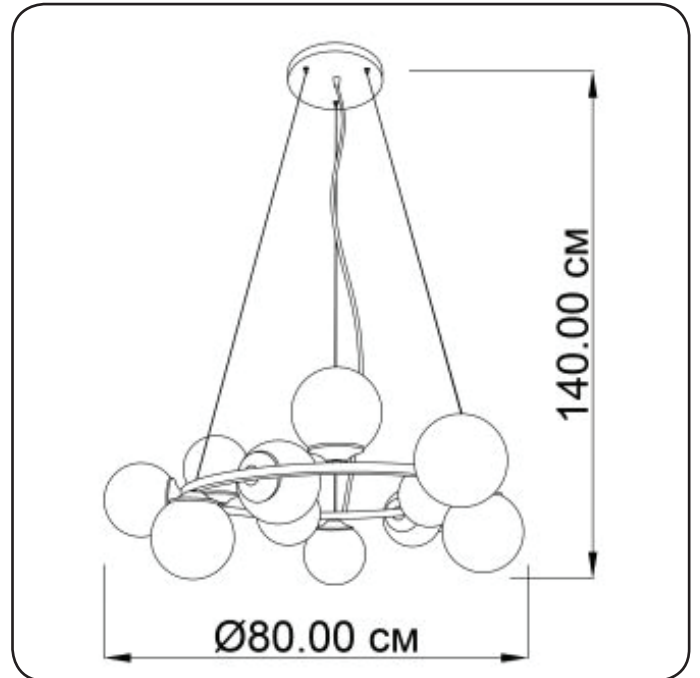

Suspension lamp

Imperium Light

FROST

1401280.01.01

Height:	140 cm
Diameter:	80
Diameter of lamshade:	13 cm
Lampholder / Socket:	E14
Number of light sources:	12
Max. wattage:	40 W
Voltage:	230 V
Material:	metal/ glass
Color:	white
Lamp included:	no
Protection class:	IP20