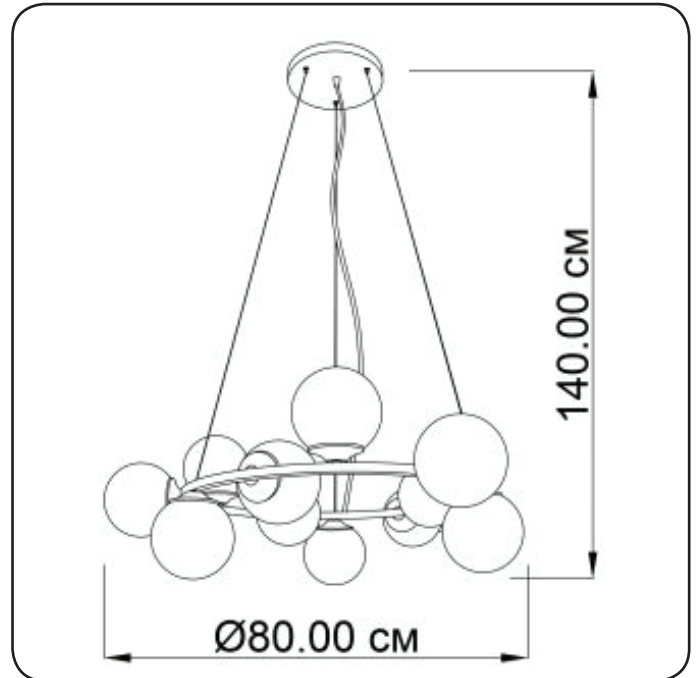

## Suspension lamp

Imperium Light

## FROST

1401280.01.23

Height:	140 cm
Diameter:	80
Diameter of lamshade:	13 cm
Lampholder / Socket:	E14
Number of light sources:	12
Max. wattage:	40 W
Voltage:	230 V
Material:	metal/ glass
Color:	white/ brown
Lamp included:	no
Protection class:	IP20