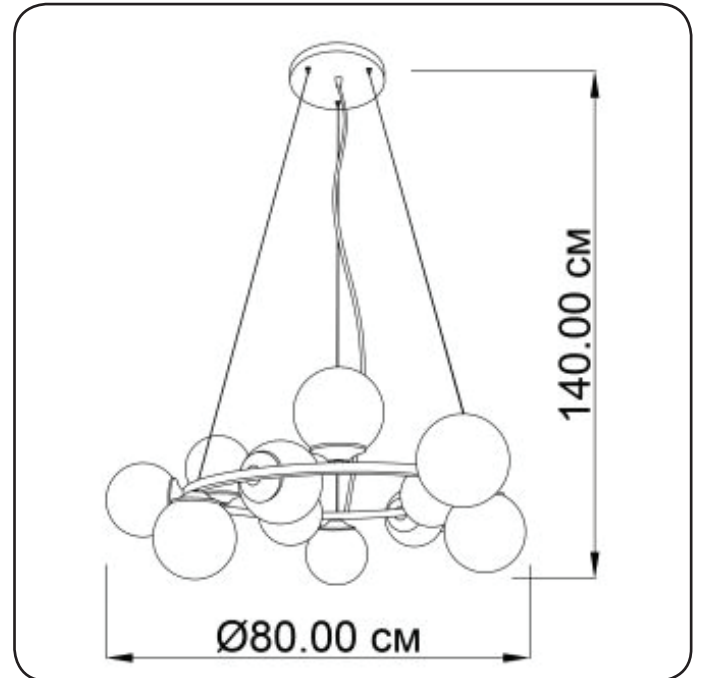

Suspension lamp

Imperium Light

FROST

I40I280.O5.OI

Height:	140 cm
Diameter:	80
Diameter of lamshade:	13 cm
Lampholder / Socket:	E14
Number of light sources:	12
Max. wattage:	40 W
Voltage:	230 V
Material:	metal/ glass
Color:	black/ white
Lamp included:	no
Protection class:	IP20