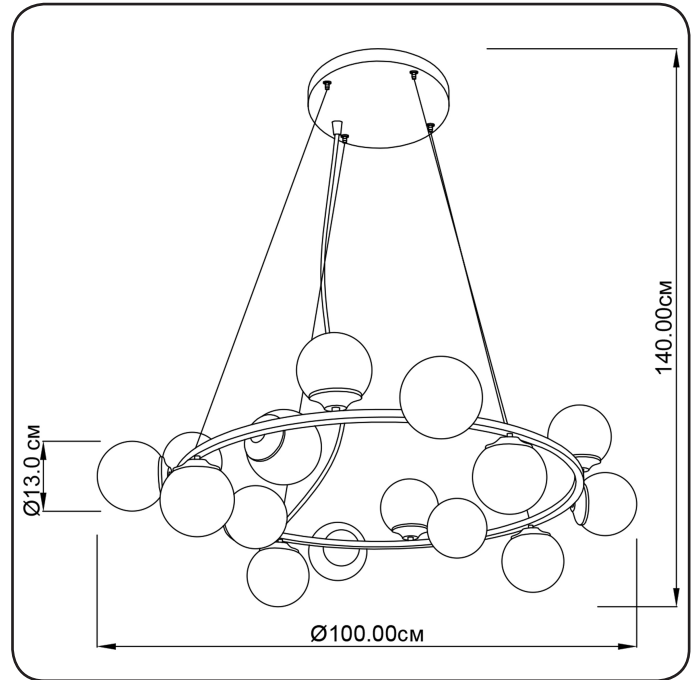

## Suspension lamp

Imperium Light

## FROST

I40I6I00.05.0I

|                          |              |
|--------------------------|--------------|
| Height:                  | 140 cm       |
| Diameter:                | 100          |
| Diameter of lamshade:    | 13 cm        |
| Lampholder / Socket:     | E14          |
| Number of light sources: | 16           |
| Max. wattage:            | 40 W         |
| Voltage:                 | 230 V        |
| Material:                | metal/ glass |
| Color:                   | black/ white |
| Lamp included:           | no           |
| Protection class:        | IP20         |