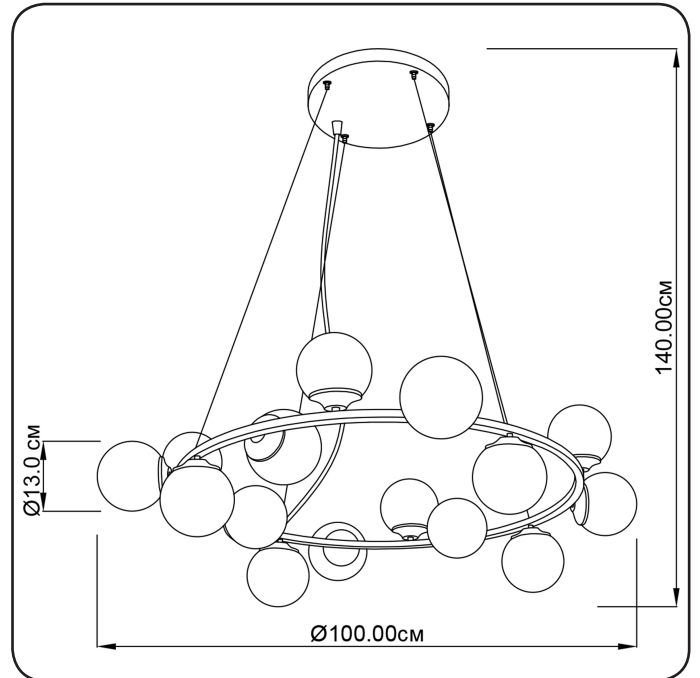

Suspension lamp

Imperium Light

FROST

14016100.05.23

| | |
|--------------------------|--------------|
| Height: | 140 cm |
| Diameter: | 100 |
| Diameter of lamshade: | 13 cm |
| Lampholder / Socket: | E14 |
| Number of light sources: | 16 |
| Max. wattage: | 40 W |
| Voltage: | 230 V |
| Material: | metal/ glass |
| Color: | black/ brown |
| Lamp included: | no |
| Protection class: | IP20 |