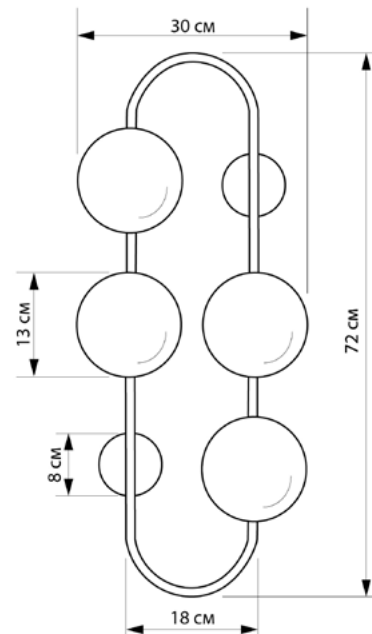

Wall lamp

Imperium Light

FROST

I40472.05.01

| | |
|--------------------------|--------------|
| Height: | 72 cm |
| Length: | 30 cm |
| Diameter of lampshade: | 13 cm |
| Lampholder / Socket: | E14 |
| Number of light sources: | 4 |
| Max. wattage: | 40 W |
| Voltage: | 230 V |
| Material: | metal/ glass |
| Color: | black/white |
| Lamp included: | no |
| Protection class: | IP20 |