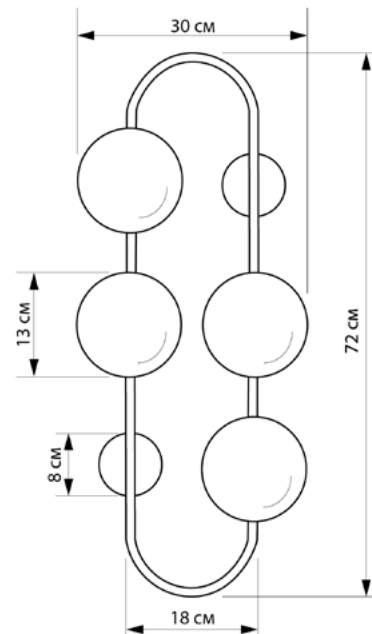

Wall lamp

Imperium Light

FROST

140472.05.23

Height:	72 cm
Length:	30 cm
Diameter of lampshade:	13 cm
Lampholder / Socket:	E14
Number of light sources:	4
Max. wattage:	40 W
Voltage:	230 V
Material:	metal/ glass
Color:	black/brown
Lamp included:	no
Protection class:	IP20