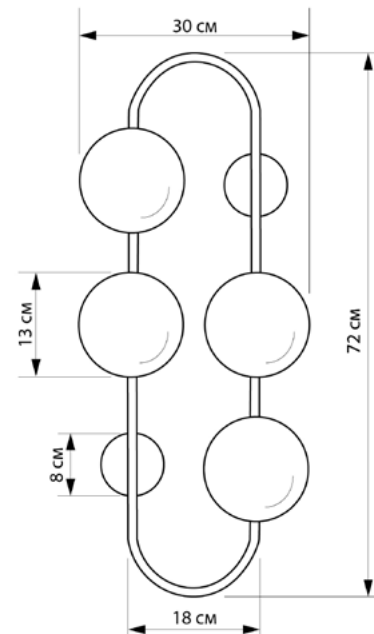

Wall lamp

Imperium Light

FROST

140472.05.69

Height:	72 cm
Length:	30 cm
Diameter of lampshade:	13 cm
Lampholder / Socket:	E14
Number of light sources:	4
Max. wattage:	40 W
Voltage:	230 V
Material:	metal/ glass
Color:	black/black smoke
Lamp included:	no
Protection class:	IP20