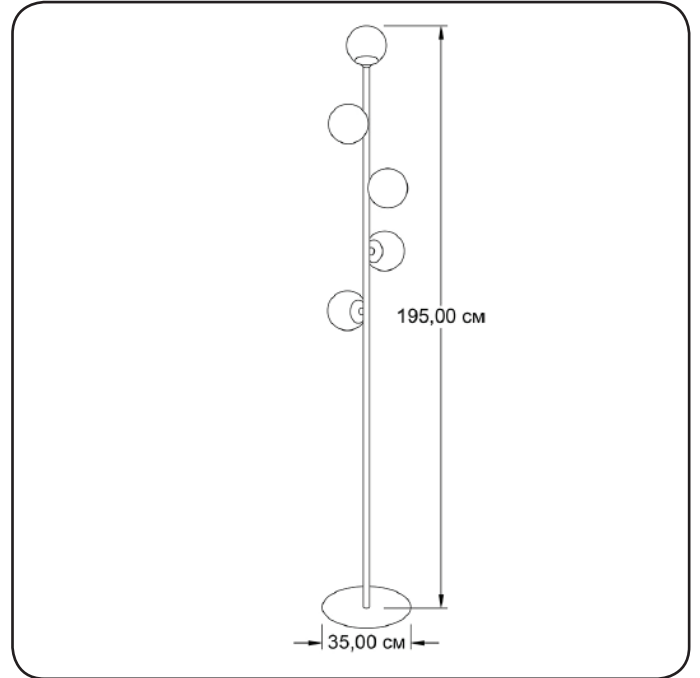

## Floor lamp

Imperium Light

## FROST

I40530.OI.OI

Height:	195 cm
Diameter of lamshade:	13 cm
Lampholder / Socket:	E14
Number of light sources:	5
Max. wattage:	40 W
Voltage:	230 V
Material:	metal/ glass
Color:	white
Lamp included:	no
Protection class:	IP20