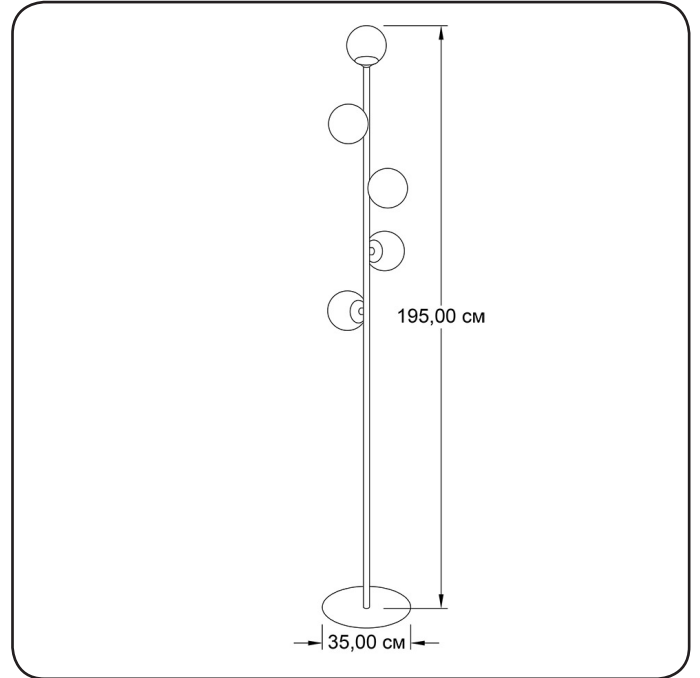

Floor lamp

Imperium Light

FROST

140530.12.01

Height:	195 cm
Diameter of lamshade:	13 cm
Lampholder / Socket:	E14
Number of light sources:	5
Max. wattage:	40 W
Voltage:	230 V
Material:	metal/ glass
Color:	gold/ white
Lamp included:	no
Protection class:	IP20