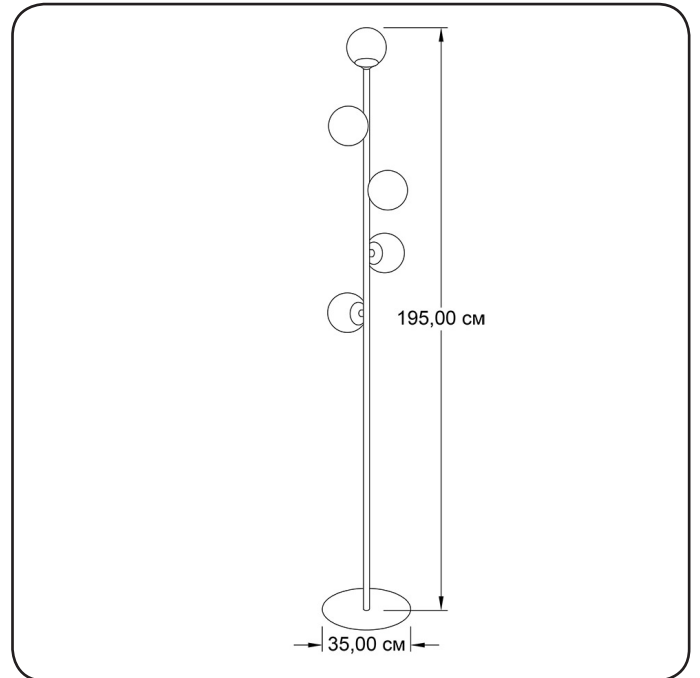

Floor lamp

Imperium Light

FROST

140530.12.23

Height:	195 cm
Diameter of lamshade:	13 cm
Lampholder / Socket:	E14
Number of light sources:	5
Max. wattage:	40 W
Voltage:	230 V
Material:	metal/ glass
Color:	gold/ brown
Lamp included:	no
Protection class:	IP20