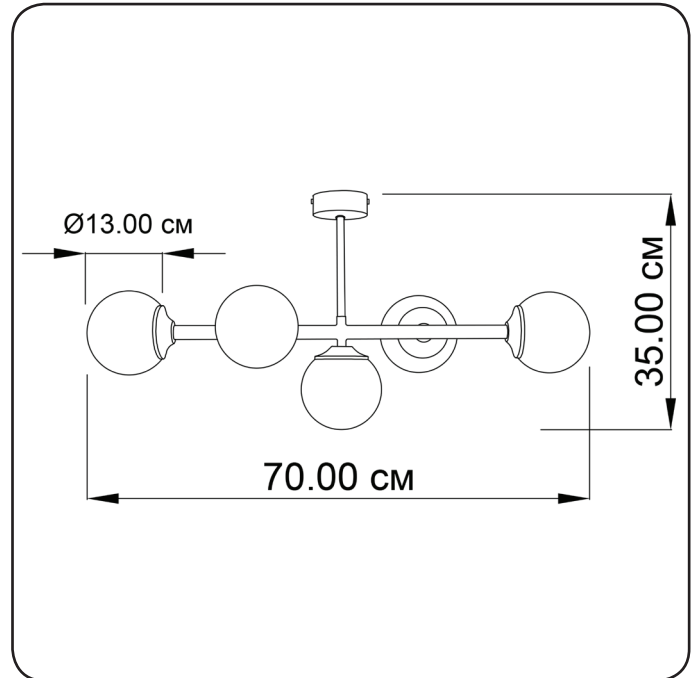

Suspension lamp

Imperium Light

Frost

I40570.01.00

Height:	35 cm
Length:	70 cm
Diameter of lampshade:	13 cm
Lampholder / Socket:	E14
Number of light sources:	5
Max. wattage:	40 W
Voltage:	230 V
Material:	metal/ glass
Color:	white/ transparent
Lamp included:	no
Protection class:	IP20