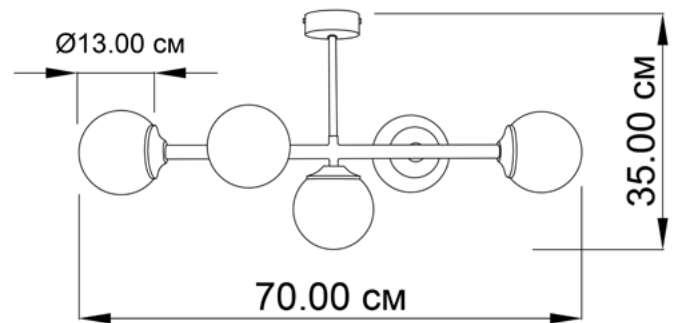

## Suspension lamp

Imperium Light

FROST

I40570.01.05

Height:	35 cm
Length:	70 cm
Diameter of lampshade:	13 cm
Lampholder / Socket:	E14
Number of light sources:	5
Max. wattage:	40 W
Voltage:	230 V
Material:	metal/ glass
Color:	white
Lamp included:	no
Protection class:	IP20