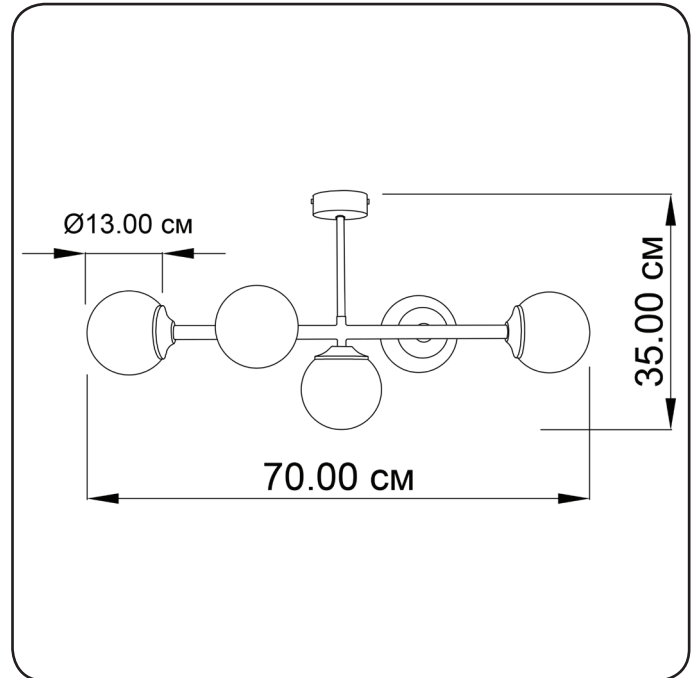

Suspension lamp

Imperium Light

Frost

I40570.01.23

Height:	35 cm
Length:	70 cm
Diameter of lampshade:	13 cm
Lampholder / Socket:	E14
Number of light sources:	5
Max. wattage:	40 W
Voltage:	230 V
Material:	metal/ glass
Color:	white/ brown
Lamp included:	no
Protection class:	IP20