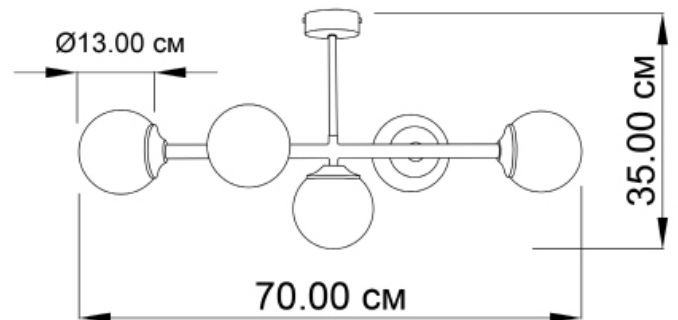

Suspension lamp

Imperium Light

FROST

I4O57O.O5.OI

Height:	35 cm
Length:	70 cm
Diameter of lampshade:	13 cm
Lampholder / Socket:	E14
Number of light sources:	5
Max. wattage:	40 W
Voltage:	230 V
Material:	metal/ glass
Color:	Black white
Lamp included:	no
Protection class:	IP20