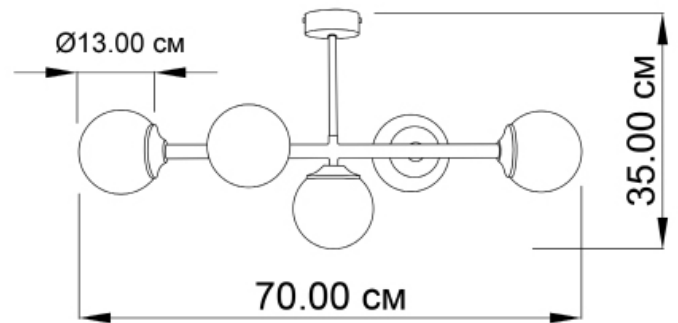

Suspension lamp

Imperium Light

FROST

I4O57O.I2.OI

Height:	35 cm
Length:	70 cm
Diameter of lampshade:	13 cm
Lampholder / Socket:	E14
Number of light sources:	5
Max. wattage:	40 W
Voltage:	230 V
Material:	metal/ glass
Color:	gold / white
Lamp included:	no
Protection class:	IP20