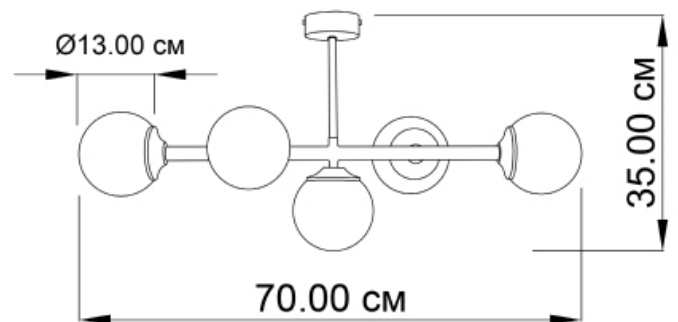

## Suspension lamp

Imperium Light

FROST

140570.12.23

|                          |              |
|--------------------------|--------------|
| Height:                  | 35 cm        |
| Length:                  | 70 cm        |
| Diameter of lampshade:   | 13 cm        |
| Lampholder / Socket:     | E14          |
| Number of light sources: | 5            |
| Max. wattage:            | 40 W         |
| Voltage:                 | 230 V        |
| Material:                | metal/ glass |
| Color:                   | gold / brown |
| Lamp included:           | no           |
| Protection class:        | IP20         |