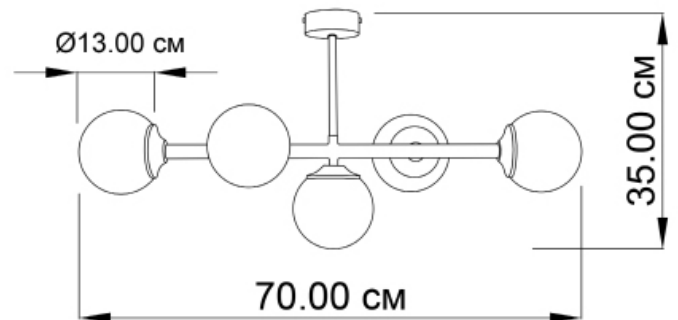

Suspension lamp

Imperium Light

FROST

140570.12.69

Height:	35 cm
Length:	70 cm
Diameter of lampshade:	13 cm
Lampholder / Socket:	E14
Number of light sources:	5
Max. wattage:	40 W
Voltage:	230 V
Material:	metal/ glass
Color:	gold / black smoke
Lamp included:	no
Protection class:	IP20