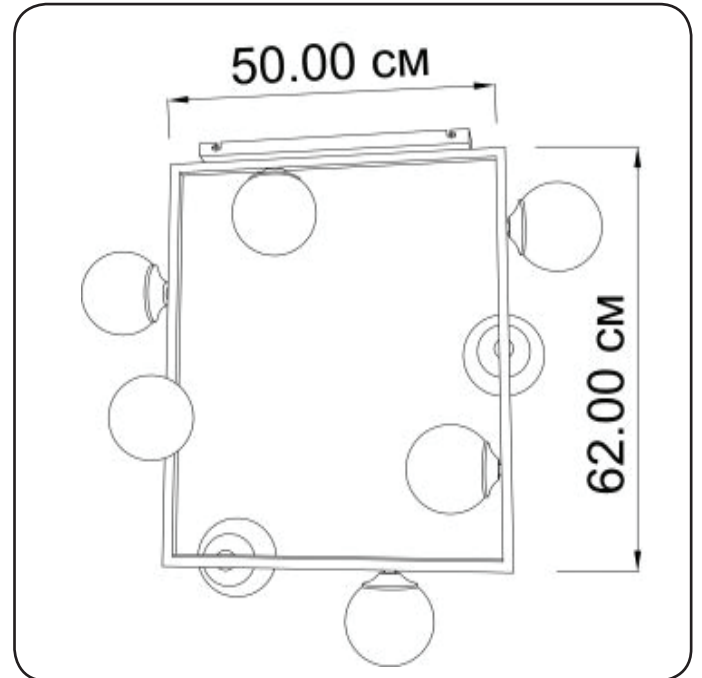

## Frost

140962.01.01

Height:	62 cm
Width:	50 cm
Diameter of lampshade:	13 cm
Lampholder / Socket:	E14–8
Max. wattage:	40 W
Voltage:	230 V
Material:	metal/ glass
Color:	white
Lamp included:	no
Protection class:	IP20