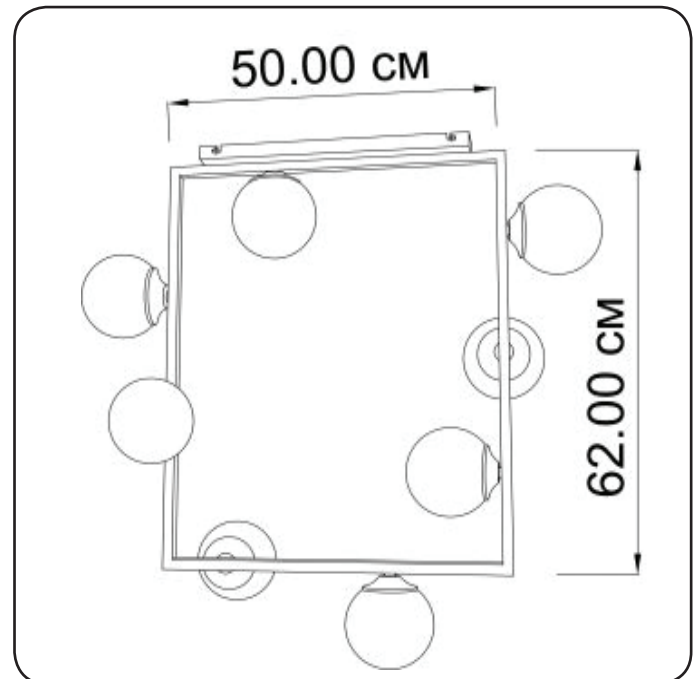

Ceiling lamp

Imperium Light

Frost

I40962.05.01

Height:	62 cm
Width:	50 cm
Diameter of lampshade:	13 cm
Lampholder / Socket:	E14-8
Max. wattage:	40 W
Voltage:	230 V
Material:	metal/ glass
Color:	black/ white
Lamp included:	no
Protection class:	IP20