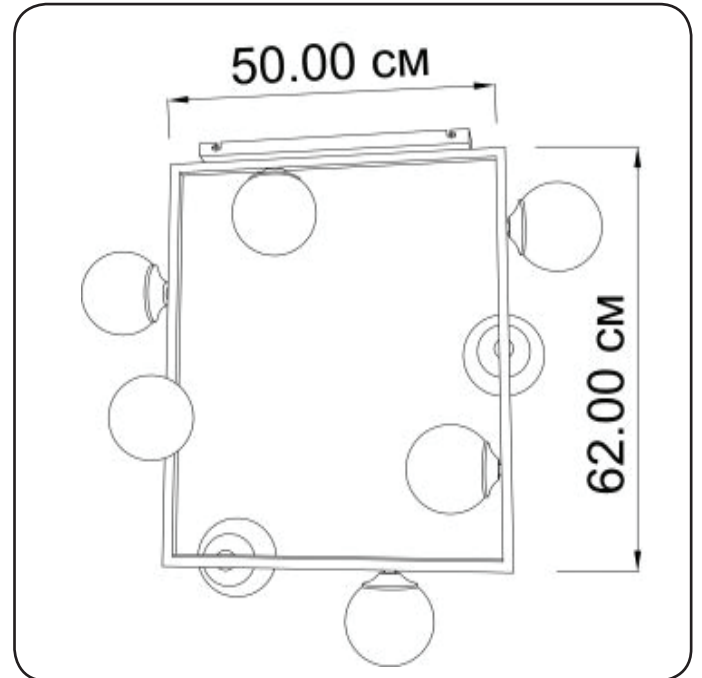

Ceiling lamp

Imperium Light

Frost

140962.12.01

| | |
|------------------------|--------------|
| Height: | 62 cm |
| Width: | 50 cm |
| Diameter of lampshade: | 13 cm |
| Lampholder / Socket: | E14-8 |
| Max. wattage: | 40 W |
| Voltage: | 230 V |
| Material: | metal/ glass |
| Color: | gold/ white |
| Lamp included: | no |
| Protection class: | IP20 |