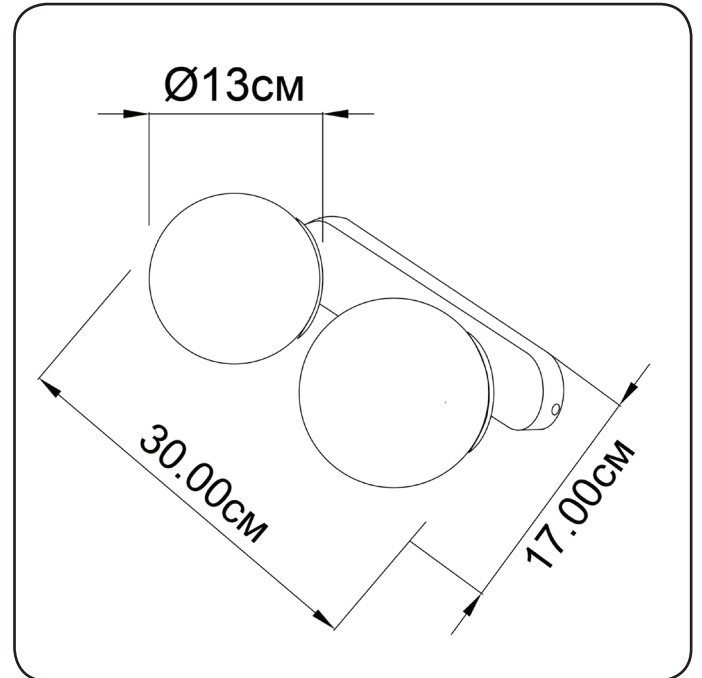

Wall lamp

Imperium Light

QUEBEC

157217.01.00

Length:	30 cm
Diameter of lampshade:	12 cm
Spacing from wall:	17 cm
Lampholder / Socket:	E14
Number of light sources:	2
Max. wattage:	40 W
Voltage:	230 V
Material:	metal/ glass
Color:	white/ transparent
Lamp included:	no
Protection class:	IP20