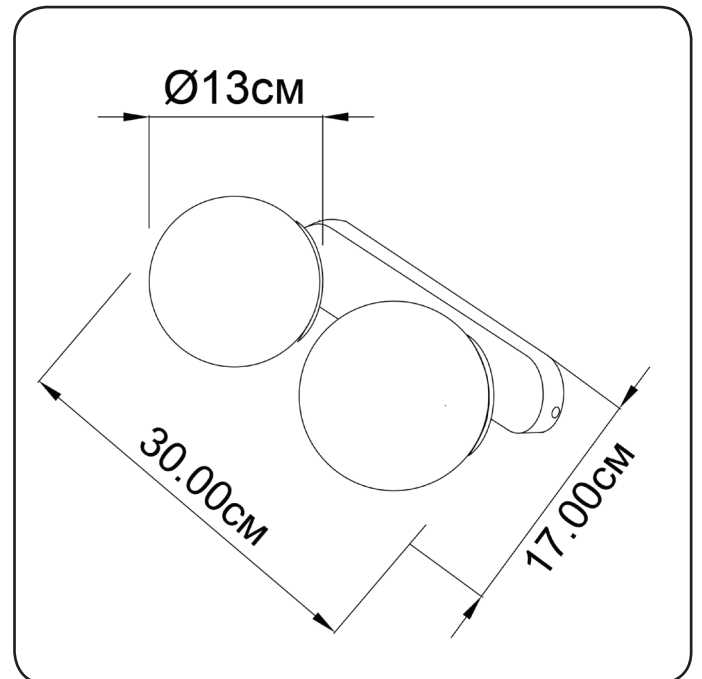

## QUEBEC

157217.01.01

Length:	30 cm
Diameter of lampshade:	12 cm
Spacing from wall:	17 cm
Lampholder / Socket:	E14
Number of light sources:	2
Max. wattage:	40 W
Voltage:	230 V
Material:	metal/ glass
Color:	white
Lamp included:	no
Protection class:	IP20