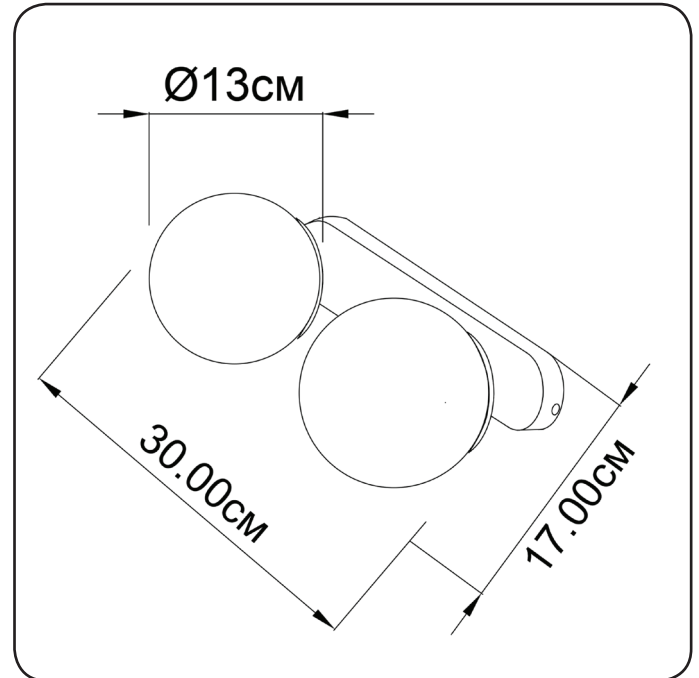

## Wall lamp

Imperium Light

## QUEBEC

157217.01.23

|                          |              |
|--------------------------|--------------|
| Length:                  | 30 cm        |
| Diameter of lampshade:   | 12 cm        |
| Spacing from wall:       | 17 cm        |
| Lampholder / Socket:     | E14          |
| Number of light sources: | 2            |
| Max. wattage:            | 40 W         |
| Voltage:                 | 230 V        |
| Material:                | metal/ glass |
| Color:                   | black/ brown |
| Lamp included:           | no           |
| Protection class:        | IP20         |