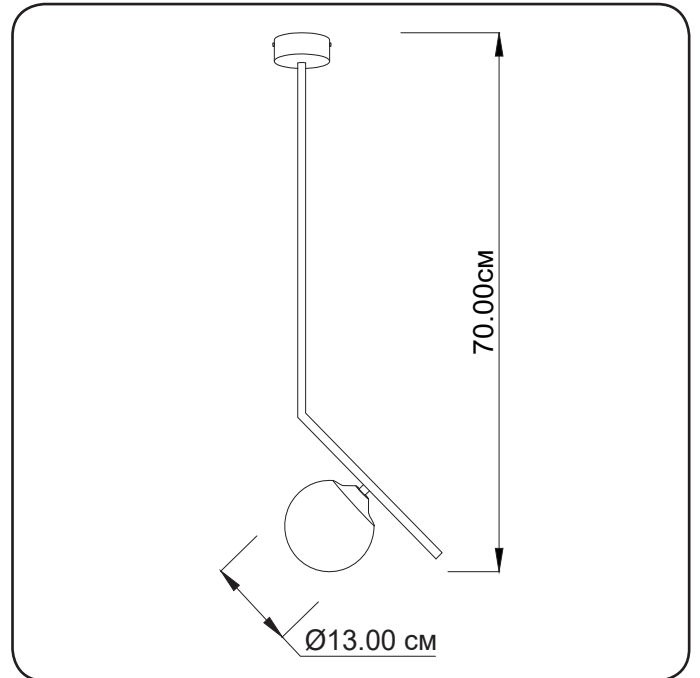

Suspension lamp

Imperium Light

GRAPE

I75I70.OI.23

Height:	70 cm
Diameter of lampshade:	13 cm
Lampholder / Socket:	E14
Number of light sources:	1
Max. wattage:	40 W (watts)
Voltage:	230 V (volt)
Material:	metal/ glass
Color:	white/ brown
Lamp included:	no
Protection class:	P20
Class:	II