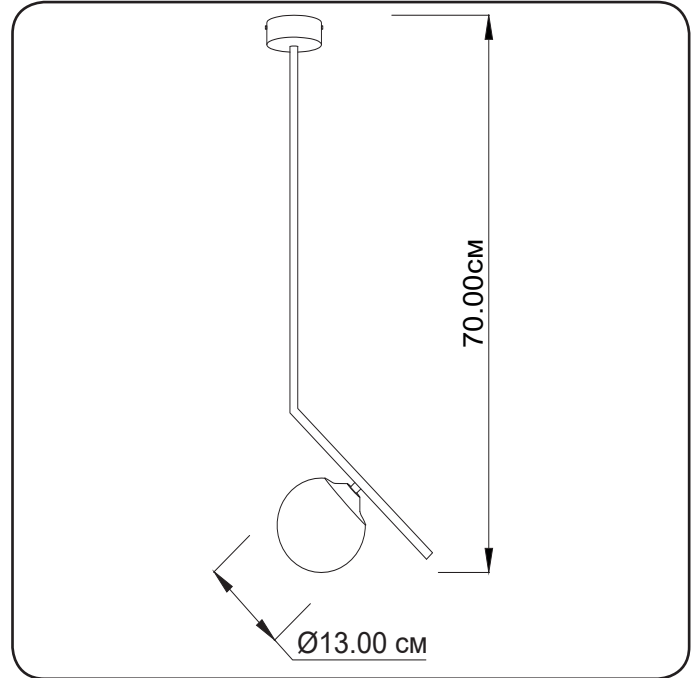

Suspension lamp

Imperium Light

GRAPE

I75I70.O5.23

Height:	70 cm
Diameter of lampshade:	13 cm
Lampholder / Socket:	E14
Number of light sources:	1
Max. wattage:	40 W (watts)
Voltage:	230 V (volt)
Material:	metal/ glass
Color:	black/ brown
Lamp included:	no
Protection class:	IP20