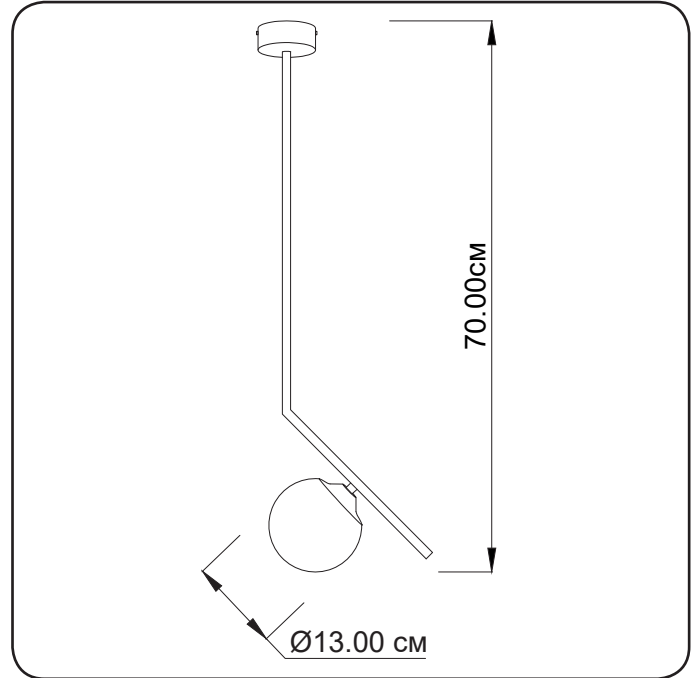

Suspension lamp

Imperium Light

GRAPE

I75I70.I2.23

Height:	70 cm
Diameter of lampshade:	13 cm
Lampholder / Socket:	E14
Number of light sources:	1
Max. wattage:	40 W (watts)
Voltage:	230 V (volt)
Material:	metal/glass
Color:	gold/ brown
Lamp included:	no
Protection class:	IP20