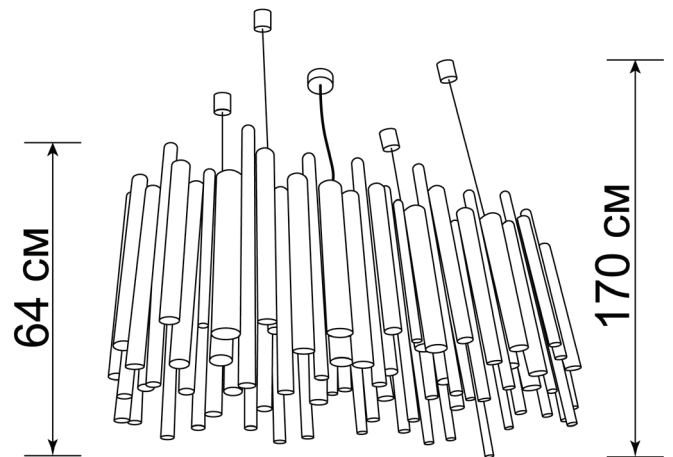

Suspension lamp

Imperium Light

SYMPHONY

18325118.05.05

Height:	170 cm
Diameter:	90 cm
Height of lamshade:	64 cm
Lampholder / Socket:	MR16 GU10
Number of light sources:	25
Max. wattage:	50 W (watts)
Voltage:	230 V (volt)
Material:	metal
Color:	black
Lamp included:	no
Protection class:	IP20