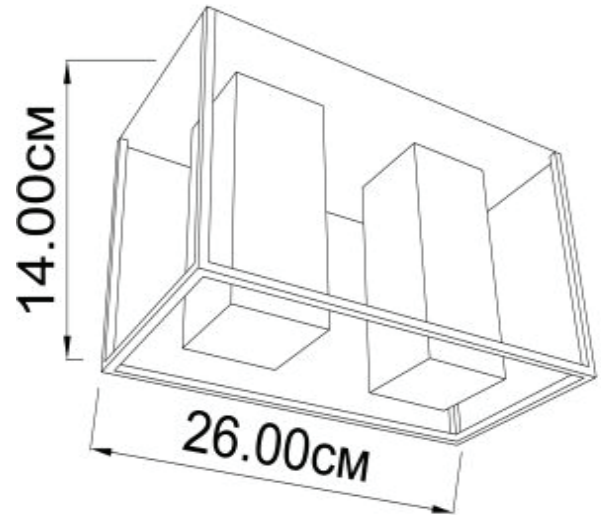

Tower

190126.12.12

| | |
|--------------------------|-----------|
| Height: | 14 cm |
| Width: | 13 cm |
| Length: | 26 cm |
| Lampholder / Socket: | MR16 GU10 |
| Number of light sources: | 2 |
| Max. wattage: | 50 W |
| Voltage: | 230 V |
| Material: | metal |
| Color: | gold |
| Lamp included: | no |
| Protection class: | IP20 |