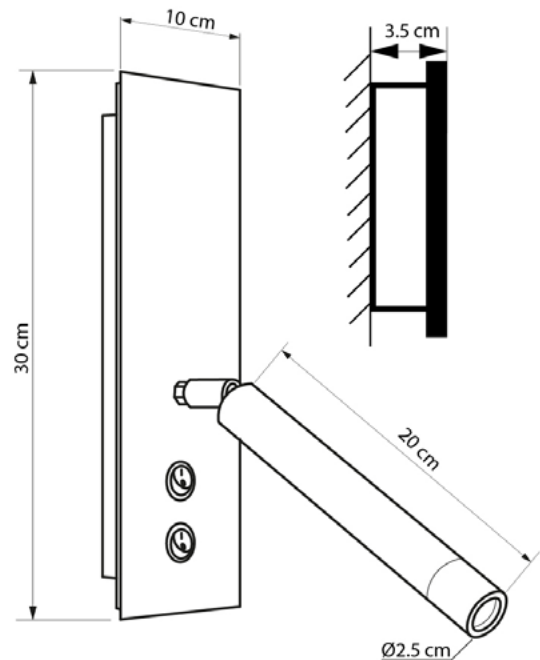

DIPLOMAT

2002330.01.91

Height:	30 cm
Width:	10 cm
Spacing from wall::	3,5 cm
Lampholder / Socket:	LED
Number of light sources:	1
Color temperature:	3000 K
Max. wattage:	6 Watt
Voltage:	230 V
Material:	metal
Color:	white
Lamp included:	Yes
Protection class:	IP20