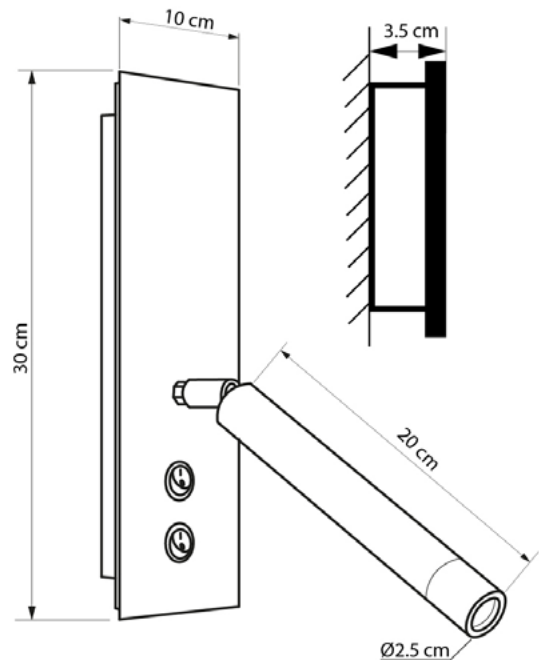

DIPLOMAT

2002330.01.92

Height:	30 cm
Width:	10 cm
Spacing from wall::	3,5 cm
Lampholder / Socket:	LED
Number of light sources:	1
Color temperature:	4000 K
Max. wattage:	6 Watt
Voltage:	230 V
Material:	metal
Color:	white
Lamp included:	Yes
Protection class:	IP20