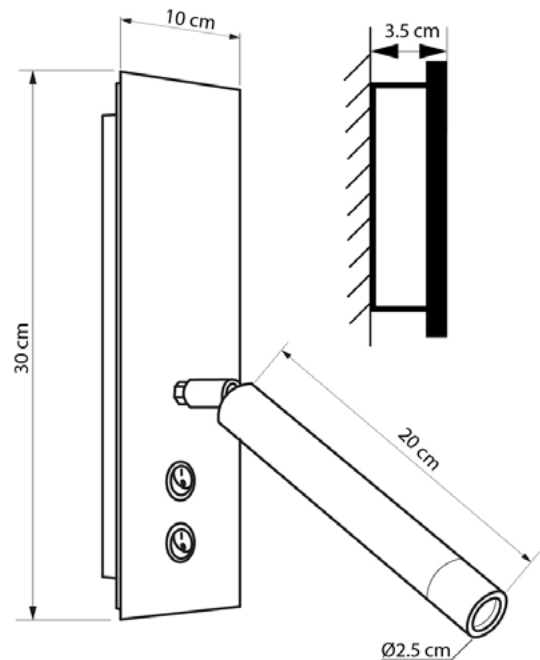

DIPLOMAT

2002330.01.93

Height:	30 cm
Width:	10 cm
Spacing from wall::	3,5 cm
Lampholder / Socket:	LED
Number of light sources:	1
Color temperature:	6000 K
Max. wattage:	6 Watt
Voltage:	230 V
Material:	metal
Color:	white
Lamp included:	Yes
Protection class:	IP20