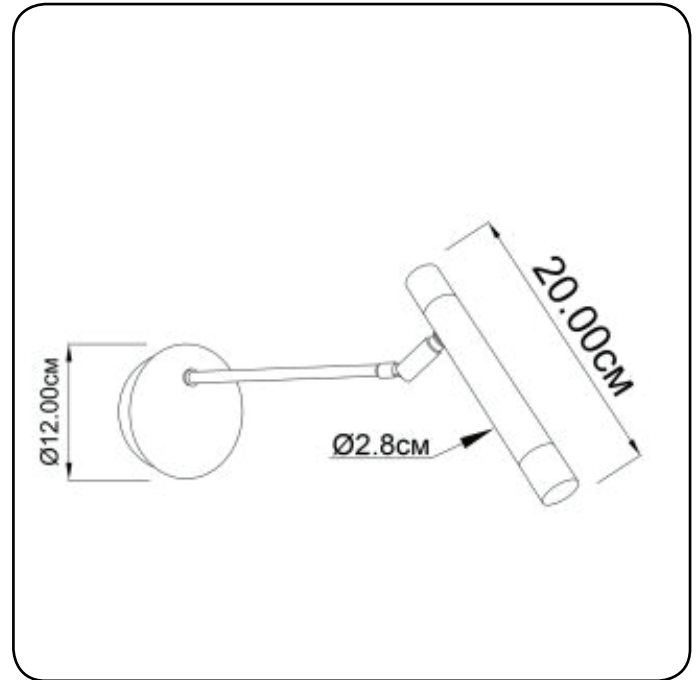

Wall lamp

Imperium Light

Diplomat

201130.05.09

Diameter:	12 cm
Diameter of lampshade:	2.8 cm
Height of lampshade:	30 cm
Spacing from wall:	25 cm
Lampholder / Socket:	LED
Number of light sources:	1
Max. wattage:	4,5 W (watts)
Voltage:	220 V (volt)
Material:	metal
Color:	black/ chrome
Lamp included:	yes
Protection class:	IP20
Class:	II