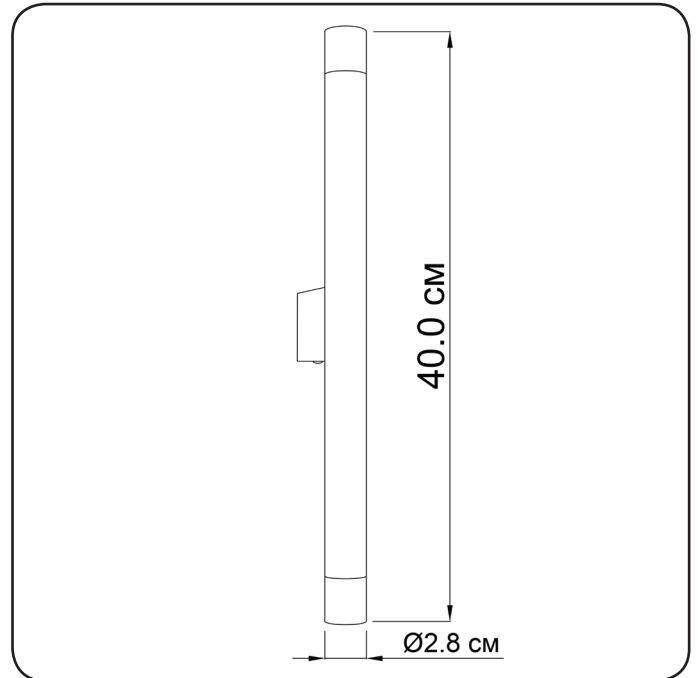

Wall lamp

Imperium Light

Diplomat

201240.05.91

Height:	40 cm
Diameter of lampshade:	2.8 cm
Spacing from wall:	7.5 cm
Lampholder / Socket:	LED
Number of light sources:	2
Max. wattage:	4,5/ 2 W (watts)
Color temperature:	3000K K (Kelvin)
Voltage:	220 V (volt)
Material:	metal
Color:	black
Lamp included:	yes
Protection class:	IP20