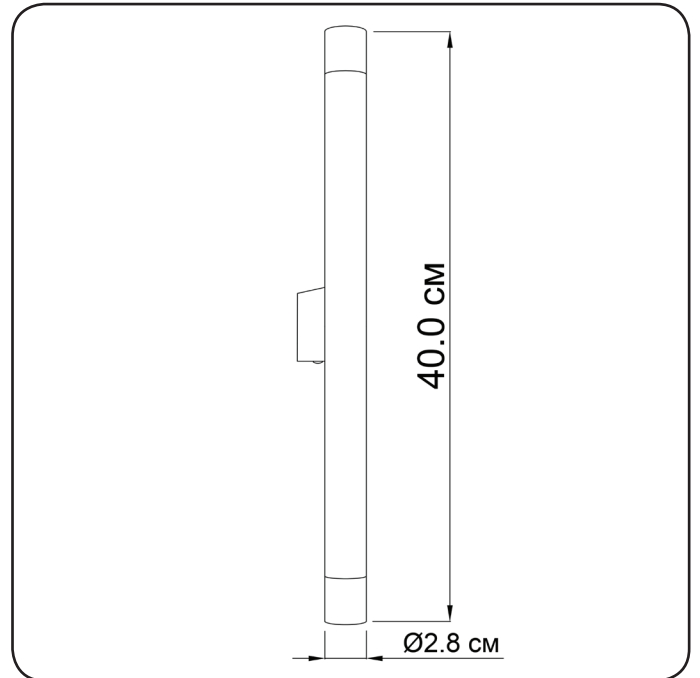

Wall lamp

Imperium Light

Diplomat

201240.05.92

Height:	40 cm
Diameter of lampshade:	2.8 cm
Spacing from wall:	7.5 cm
Lampholder / Socket:	LED
Number of light sources:	2
Max. wattage:	4,5/ 2 W (watts)
Color temperature:	4000K K (Kelvin)
Voltage:	220 V (volt)
Material:	metal
Color:	black
Lamp included:	yes
Protection class:	IP20