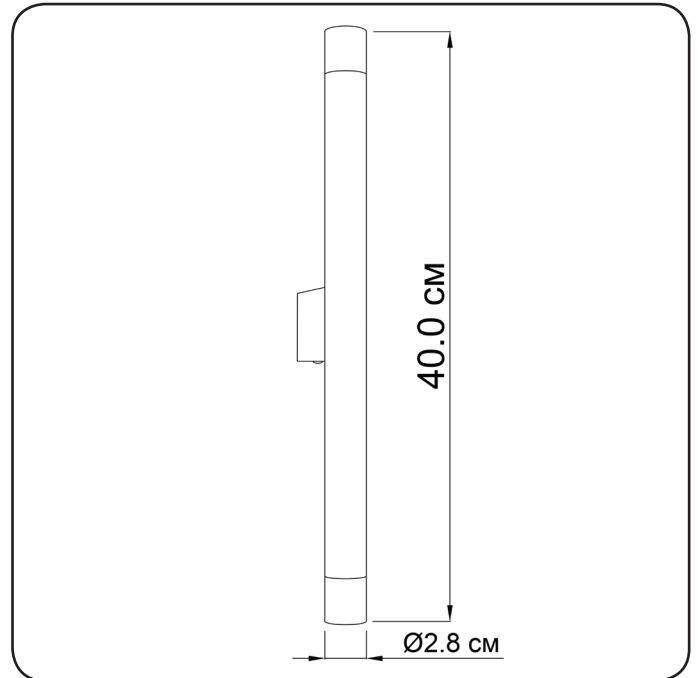

## Wall lamp

Imperium Light

## Diplomat

201240.05.93

Height:	40 cm
Diameter of lampshade:	2.8 cm
Spacing from wall:	7.5 cm
Lampholder / Socket:	LED
Number of light sources:	2
Max. wattage:	4,5/ 2 W (watts)
Color temperature:	6000K K (Kelvin)
Voltage:	220 V (volt)
Material:	metal
Color:	black
Lamp included:	yes
Protection class:	IP20