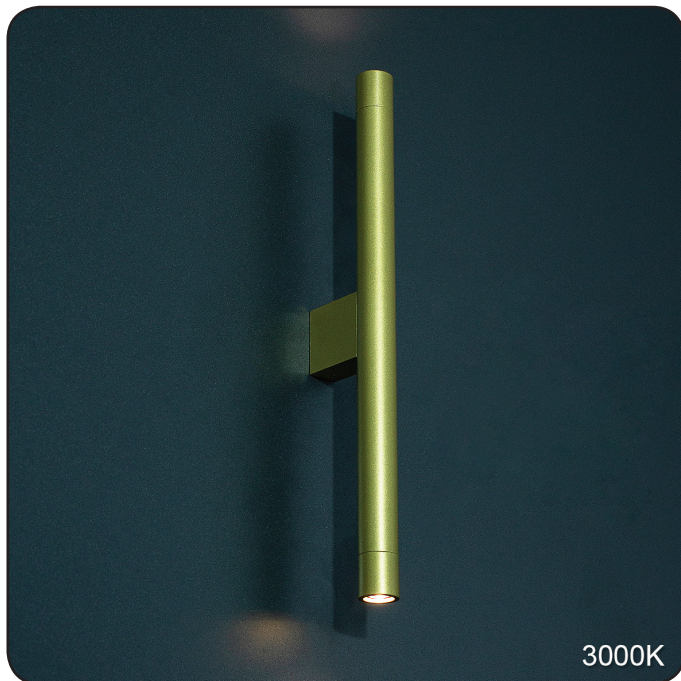

Wall lamp

Imperium Light

Diplomat

20240.12.91

Height:	40 cm
Diameter of lampshade:	2.8 cm
Spacing from wall:	7.5 cm
Lampholder / Socket:	LED
Number of light sources:	2
Max. wattage:	4,5/ 2 W (watts)
Color temperature:	3000K K (Kelvin)
Voltage:	220 V (volt)
Material:	metal
Color:	gold
Lamp included:	yes
Protection class:	IP20