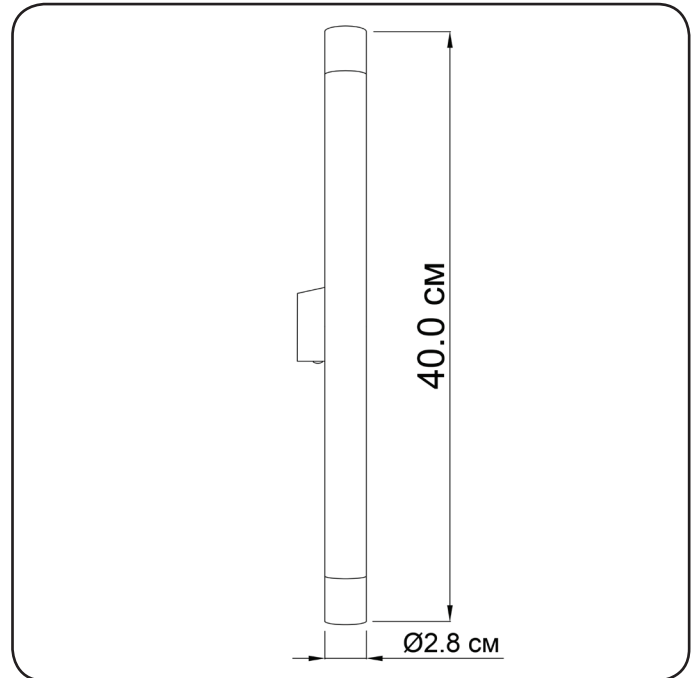

Wall lamp

Imperium Light

Diplomat

20240.12.91

Height:	40 cm
Diameter of lampshade:	2.8 cm
Spacing from wall:	7.5 cm
Lampholder / Socket:	LED
Number of light sources:	2
Max. wattage:	4,5/ 2 W (watts)
Color temperature:	3000K K (Kelvin)
Voltage:	220 V (volt)
Material:	metal
Color:	gold
Lamp included:	yes
Protection class:	IP20