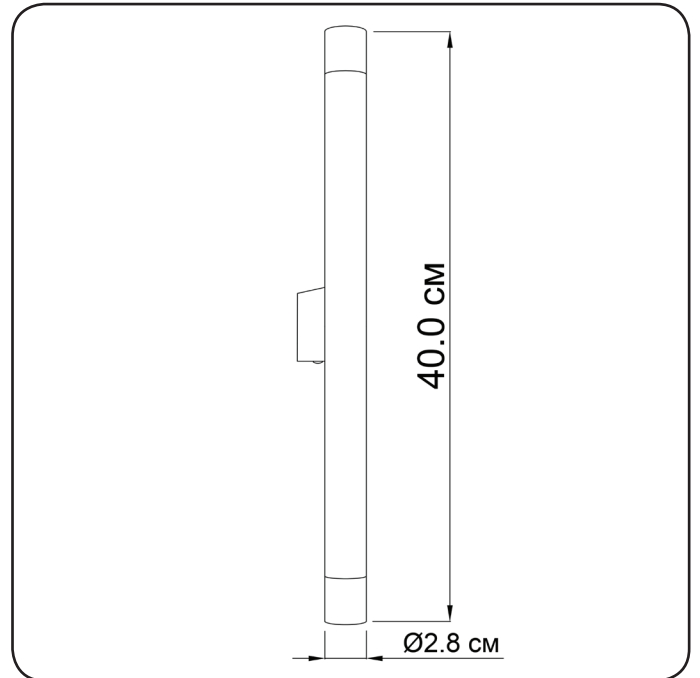

Wall lamp

Imperium Light

Diplomat

20240.12.92

Height:	40 cm
Diameter of lampshade:	2.8 cm
Spacing from wall:	7.5 cm
Lampholder / Socket:	LED
Number of light sources:	2
Max. wattage:	4,5/ 2 W (watts)
Color temperature:	4000K K (Kelvin)
Voltage:	220 V (volt)
Material:	metal
Color:	gold
Lamp included:	yes
Protection class:	IP20