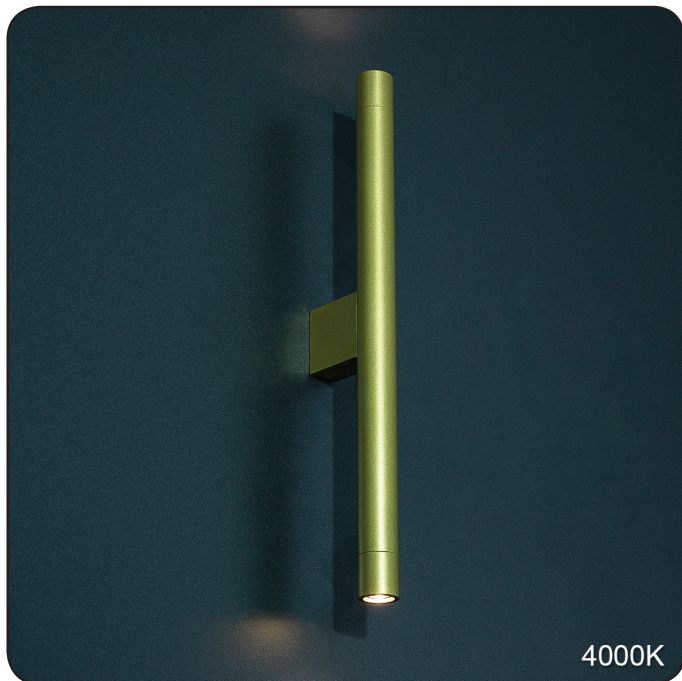

Wall lamp

Imperium Light

Diplomat

20240.12.92

Height:	40 cm
Diameter of lampshade:	2.8 cm
Spacing from wall:	7.5 cm
Lampholder / Socket:	LED
Number of light sources:	2
Max. wattage:	4,5/ 2 W (watts)
Color temperature:	4000K K (Kelvin)
Voltage:	220 V (volt)
Material:	metal
Color:	gold
Lamp included:	yes
Protection class:	IP20