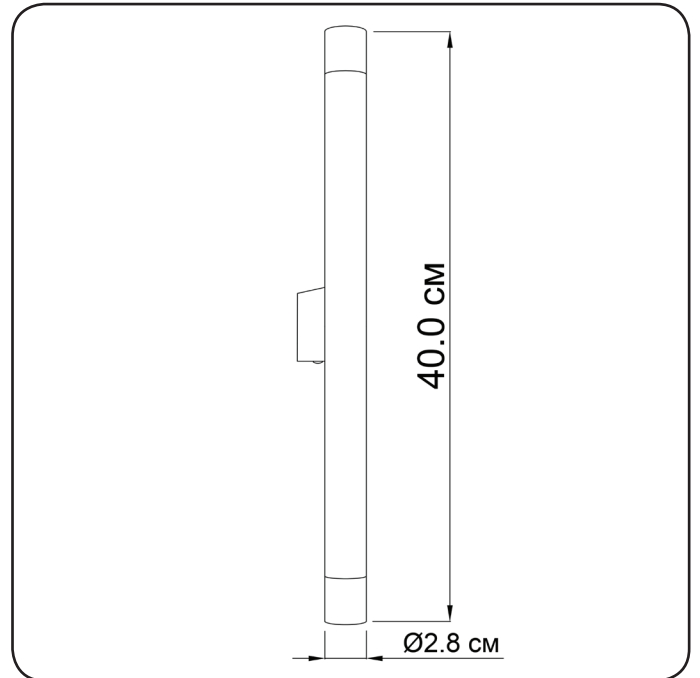

## Wall lamp

Imperium Light

## Diplomat

20240.12.93

Height:	40 cm
Diameter of lampshade:	2.8 cm
Spacing from wall:	7.5 cm
Lampholder / Socket:	LED
Number of light sources:	2
Max. wattage:	4,5/ 2 W (watts)
Color temperature:	6000K K (Kelvin)
Voltage:	220 V (volt)
Material:	metal
Color:	gold
Lamp included:	yes
Protection class:	IP20