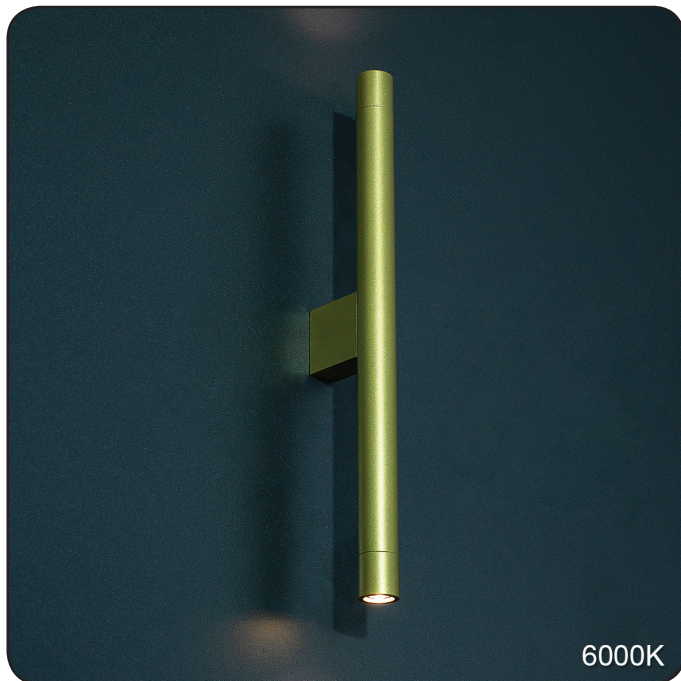

## Wall lamp

Imperium Light

## Diplomat

20240.12.93

Height:	40 cm
Diameter of lampshade:	2.8 cm
Spacing from wall:	7.5 cm
Lampholder / Socket:	LED
Number of light sources:	2
Max. wattage:	4,5/ 2 W (watts)
Color temperature:	6000K K (Kelvin)
Voltage:	220 V (volt)
Material:	metal
Color:	gold
Lamp included:	yes
Protection class:	IP20