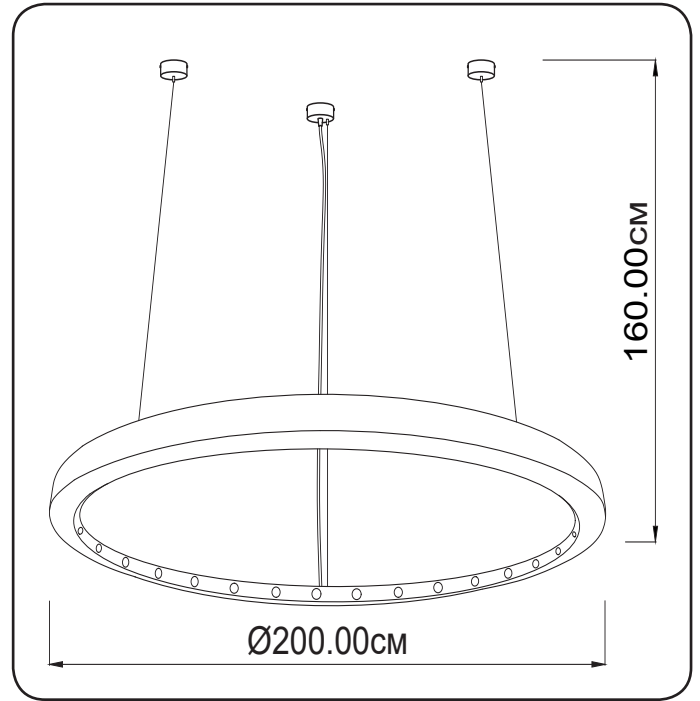

## Crown

20525200.05.05

Height:	10–160 cm
Diameter:	200 cm
Number of light sources:	25
Lampholder / Socket:	E 27
Max. wattage:	60 W
Voltage:	230 V (volt)
Material	metal
Color of lampshade:	black
Lamp included:	no
Protection class:	IP20