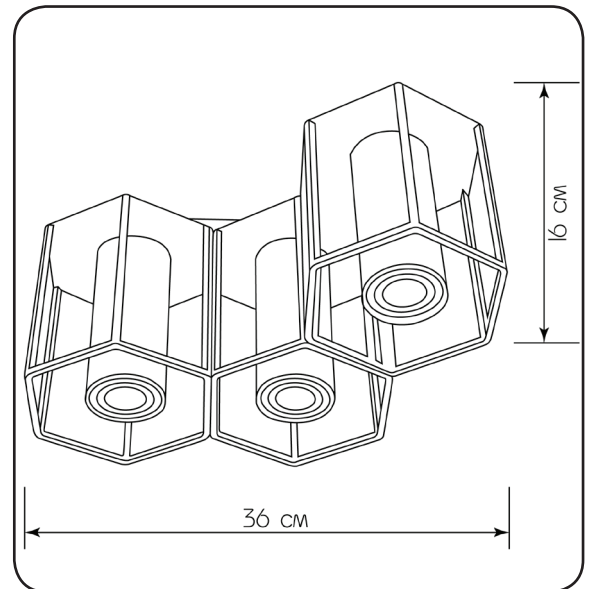

Rodos

209336.05.05

Height:	16 cm
Width:	36
Lampholder / Socket:	GU10
Number of light sources:	3
Max. wattage:	50 W
Voltage:	230 V (volt)
Material:	metal
Color:	black
Lamp included:	no
Protection class:	IP20
Class:	II